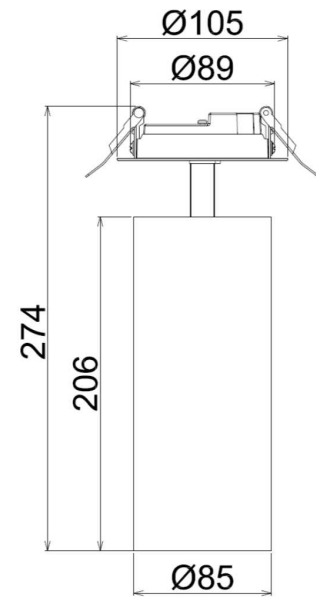

SPECIFICATIONS

Material Specifications

Material	Aluminium & Transparent Tempered Glass
Mounting	Recessed
Colour	Black RAL9005/ White RAL9016
Dimensions	85mm (Dia) x 274mm (H)
Cutout	89mm
Ingress Protection	IP20
Warranty	5 Year Replacement

Electrical Specifications

Power Supply	Integral Driver, 500mA, Phase Dimmable
Connection Method	Terminal Block in base
Input Voltage	240V

Optic Specifications

Light Source	Tridonic 20W LED
Delivered Lumens	1700-2650lm
CRI	Ra >90
Colour Deviation	SDCM ≤ 5
Reported L70 (Hours)	50,000 Hrs