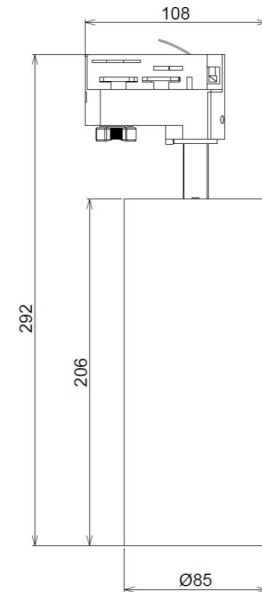

VARIATIONS

LC1496B	MODIS-M 20W Tracklight, Black, 36°, Phase Dim, Tri-Colour, 1700-2650lm
LC1496W	MODIS-M 20W Tracklight, White, 36°, Phase Dim, Tri-Colour, 1700-2650lm