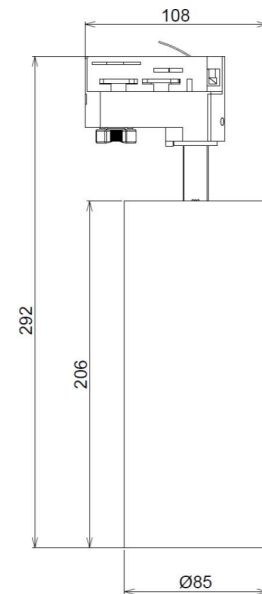

VARIATIONS

LC1497B	MODIS-M 25W Tracklight, Black, 36°, Phase Dim, Tri-Colour, 2150-3200lm
LC1497W	MODIS-M 25W Tracklight, White, 36°, Phase Dim, Tri-Colour, 2150-3200lm