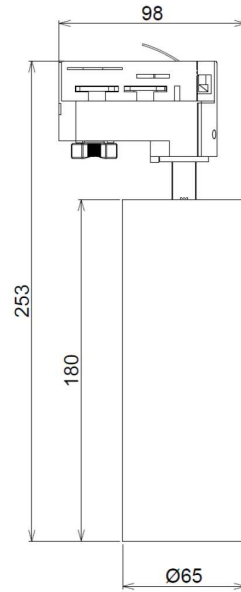

VARIATIONS

LC1494B	MODIS-S 10W Tracklight, Black, 36°, Phase Dim, Tri-Colour, 740-1200lm
LC1494W	MODIS-S 10W Tracklight, White, 36°, Phase Dim, Tri-Colour, 740-1200lm