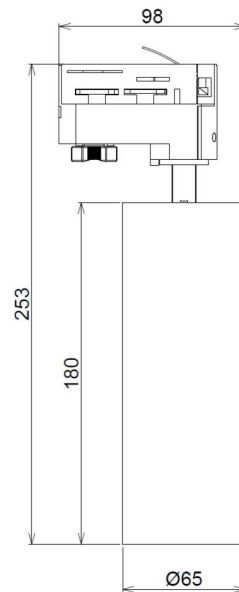

SPECIFICATIONS

Material Specifications

Material	Aluminium & Transparent Tempered Glass
Mounting	Adjustable Track Mount
Colour	Black RAL9005/ White RAL9016
Dimensions	65mm (Dia) x 253mm (H)
Ingress Protection	IP20
Warranty	5 Year Replacement

Electrical Specifications

Power Supply	Integral Driver, 500mA, Phase Dimmable
Connection Method	Terminal Block in base
Input Voltage	240V

Optic Specifications

Light Source	Tridonic 15W LED
Delivered Lumens	1300-1750lm
CRI	90Ra
Colour Deviation	SDCM ≤ 5
Reported L70 (Hours)	50,000 Hrs