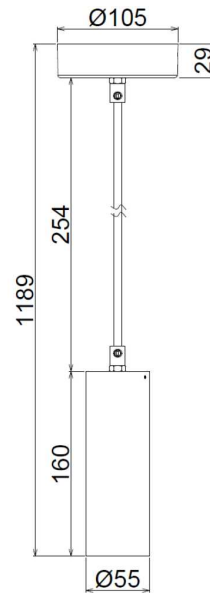

MODIS-XS 6W

Suspended Can Light

The MODIS series is a modular lighting series with an exquisite design and UGR19 anti-glare feature. It supports six installation methods, including recessed, canopy ceiling, surface-mounted, pendant, and track options. With four size choices (Ø55mm, Ø65mm, Ø85mm, Ø100mm), it uses a Bridgelux COB light source, achieving 120lm/W efficiency. It offers interchangeable CCT and wattage (except Ø55mm), multiple reflector angles, and flicker-free drivers. Ideal for commercial and residential spaces, such as hotels, offices, museums, and homes.

SPECIFICATIONS

Material Specifications

Material	Aluminium & Transparent Tempered Glass
Mounting	Suspended
Colour	Black RAL9005/ White RAL9016
Dimensions	55mm (Dia) x 1189mm (H)
Ingress Protection	IP20
Warranty	5 Year Replacement

Electrical Specifications

Power Supply	Integral Driver, 500mA, Phase Dimmable
Connection Method	Terminal Block in base
Input Voltage	240V

Optic Specifications

Light Source	Tridonic 6W LED
Delivered Lumens	550-750lm
CRI	Ra >90
Colour Deviation	SDCM ≤ 5
Reported L70 (Hours)	50,000 Hrs

VARIATIONS

LC1443B	MODIS-XS 6W Suspended Can Light, Black, 36°, Phase Dim, 3000K, 550-750lm
LC1444B	MODIS-XS 6W Suspended Can Light, Black, 36°, Phase Dim, 4000K, 550-750lm
LC1443W	MODIS-XS 6W Suspended Can Light, White, 36°, Phase Dim, 3000K, 550-750lm
LC1444W	MODIS-XS 6W Suspended Can Light, White, 36°, Phase Dim, 4000K, 550-750lm