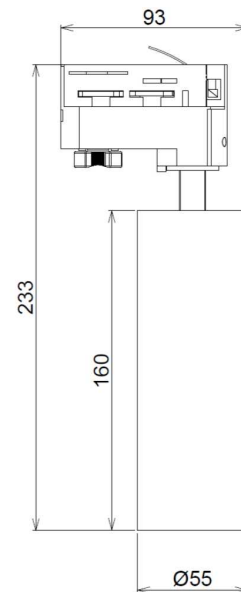

VARIATIONS

LC1483B	MODIS-XS 6W Tracklight, Black, 36°, Phase Dim, 3000K, 550-750lm
LC1484B	MODIS-XS 6W Tracklight, Black, 36°, Phase Dim, 4000K, 550-750lm
LC1483W	MODIS-XS 6W Tracklight, White, 36°, Phase Dim, 3000K, 550-750lm
LC1484W	MODIS-XS 6W Tracklight, White, 36°, Phase Dim, 4000K, 550-750lm