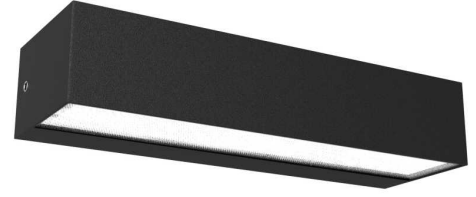

MORGAN 16W

Up/Down Exterior Wall Light

Lifestyle Series

Style. Attitude. Luxury

The big brother of the MORGAN 12W, the MORGAN 16W is a slimline outdoor wall light with a two-directional light beam that blends seamlessly with modern exteriors. The integrated LED is housed behind a sealed prismatic glass allowing for high lamp efficiency. The waterproofing mechanism on the installation side is achieved through overlapping components, and not through mechanical pressure, ensuring a perfect IP65 enclosure. In application, the MORGAN 16W is the perfect complement to its one-directional smaller brother.

Verified by Techlume Australia on 21/04/2023

SPECIFICATIONS

Material Specifications

Material	Aluminium & Prismatic Glass
Colour	White / Black Textured Powdercoat
Dimensions	220mm (W) x 69mm (D) x 45mm (H)
Weight	0.86kg
Impact Rating	IK08
Ingress Protection	IP65
Warranty	5 Year Replacement