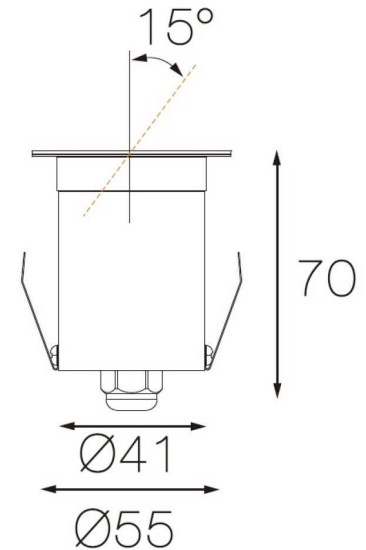

Optic Specifications

Light Source	CREE 2W
Delivered Lumens	120lm
CRI	> 83Ra
Reported L70 (Hours)	> 54,000 Hrs

VARIATIONS

LC5221	NEO FOCUS 2W IP65 Adjustable Ground Light, 40°, 3000K
LC5222	NEO FOCUS 2W IP65 Adjustable Ground Light, 40°, 4000K