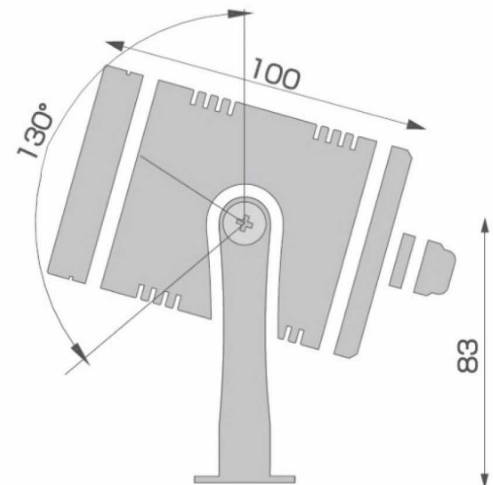

SPECIFICATIONS

Material Specifications

| | |
|---------------------------|---------------------------------------|
| Material | Anodised Aluminium, Tempered Glass |
| Ingress Protection | IP67 |
| Dimensions | 100mm x 83mm |
| Accessories | Installation Blockout Included |
| Accessories | Stake Mounting Included (160mm spike) |
| Warranty | 5 Year Replacement |

| | |
|-----------------------------|----------------|
| Light Source | 11.5W CREE LED |
| Delivered Lumens | 800lm |
| CRI | 83Ra |
| Reported L70 (Hours) | > 50,000 Hrs |

VARIATIONS

| | |
|---------------|---|
| LC5196 | NEO-P Maxi 11.5W Projector Light, Black, 60°, 3000K |
| LC5197 | NEO-P Maxi 11.5W Projector Light, Black, 60°, 4000K |