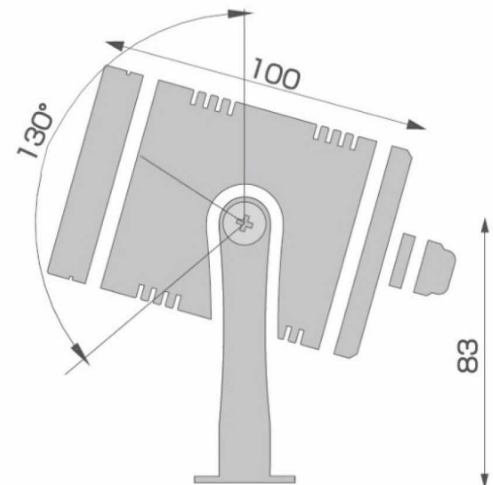

VARIATIONS

LC5196	NEO-P Maxi 11.5W Projector Light, Black, 60°, 3000K
LC5197	NEO-P Maxi 11.5W Projector Light, Black, 60°, 4000K