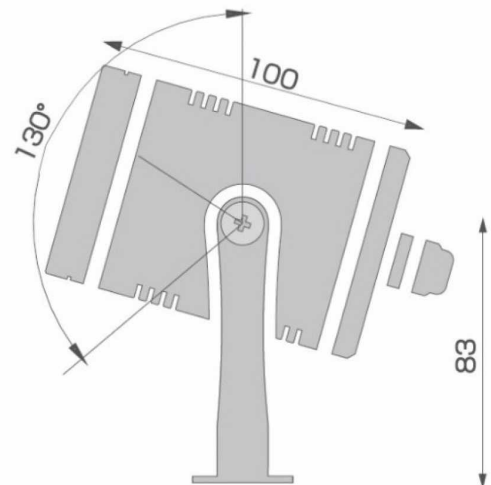

SPECIFICATIONS

Material Specifications

Material	Anodised Aluminium, Tempered Glass
Ingress Protection	IP67
Dimensions	100mm x 83mm
Accessories	Installation Blockout Included
Accessories	Stake Mounting Included (160mm spike)
Warranty	5 Year Replacement

Electrical Specifications

Power Supply	IP67 Remote Driver, Sold Separately
Input Voltage	20V - 24VDC

Optic Specifications

Light Source	11.5W CREE LED
Delivered Lumens	800lm
CRI	83Ra
Reported L70 (Hours)	> 50,000 Hrs