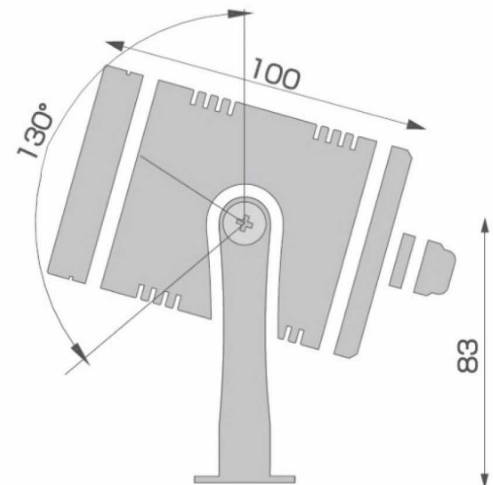

SPECIFICATIONS

Material Specifications

Material	Anodised Aluminium, Tempered Glass
Ingress Protection	IP67
Dimensions	100mm x 83mm
Accessories	Installation Blockout Included
Accessories	Stake Mounting Included (160mm spike)
Warranty	5 Year Replacement

Electrical Specifications

Power Supply	IP67 Remote Driver, Sold Separately
Input Voltage	20V - 24VDC

Optic Specifications

Light Source	11.5W CREE LED
Delivered Lumens	800lm
CRI	83Ra
Reported L70 (Hours)	> 50,000 Hrs