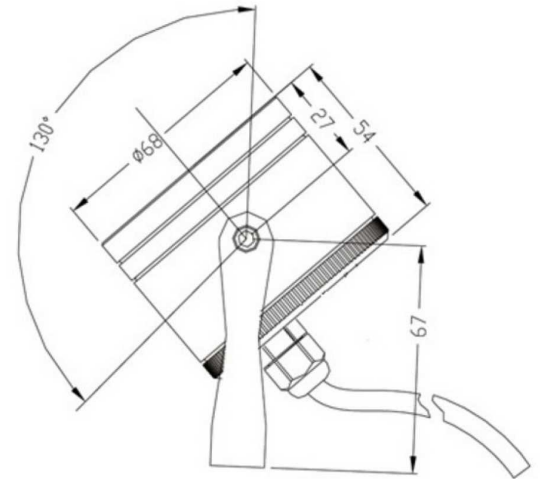

SPECIFICATIONS

Material Specifications

Material	Black Anodised Aluminium, Tempered Glass
Ingress Protection	IP68
Dimensions	68mm (Dia) x 54mm
Accessories	Stake Mounting Included (160mm spike)
Warranty	5 Year Replacement

Electrical Specifications

Power Supply	IP67 Remote Driver, Sold Separately
Input Voltage	24VDC

Optic Specifications

Light Source	5W CREE LED
Delivered Lumens	380lm
Beam Angle	60° Standard, 15°, 25° and 40° Lens Optional
Reported L70 (Hours)	> 50,000 Hrs