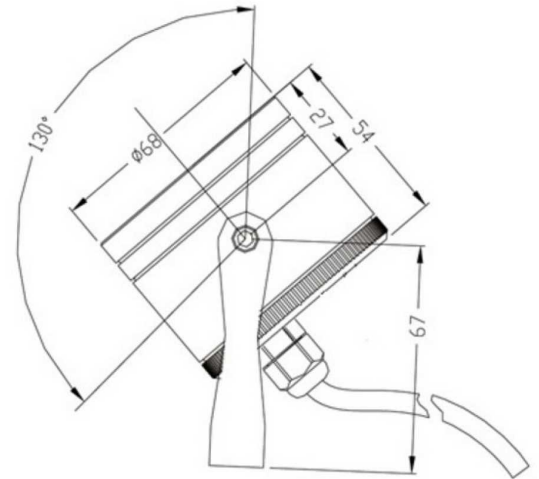

SPECIFICATIONS

Material Specifications

Material	Black Anodised Aluminium, Tempered Glass
Ingress Protection	IP68
Dimensions	68mm (Dia) x 54mm
Accessories	Stake Mounting Included (160mm spike)
Warranty	5 Year Replacement

Electrical Specifications

Power Supply	IP67 Remote Driver, Sold Separately
Input Voltage	24VDC

Optic Specifications

Light Source	5W CREE LED
Delivered Lumens	380lm
Beam Angle	60° Standard, 15°, 25° and 40° Lens Optional
Reported L70 (Hours)	> 50,000 Hrs