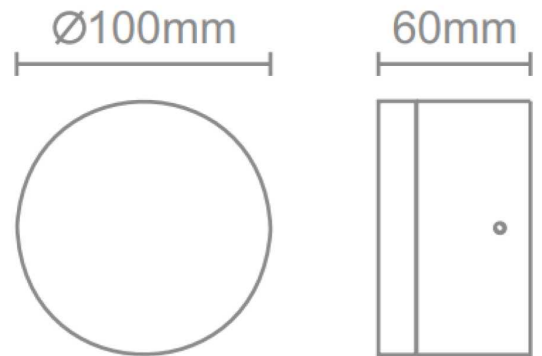

VARIATIONS

LC4660	OTIS 6W Round Vanity Wall Light, Black, Non-Dim, 3000K