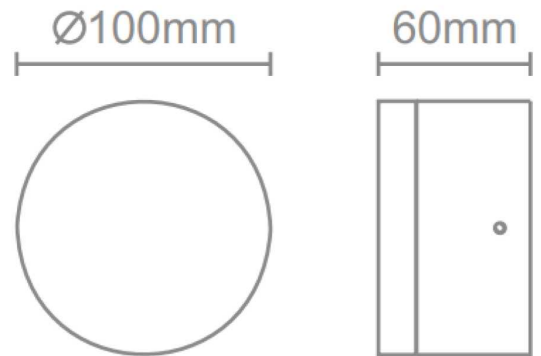

VARIATIONS

LC4660	OTIS 6W Round Vanity Wall Light, Black, Non-Dim, 3000K