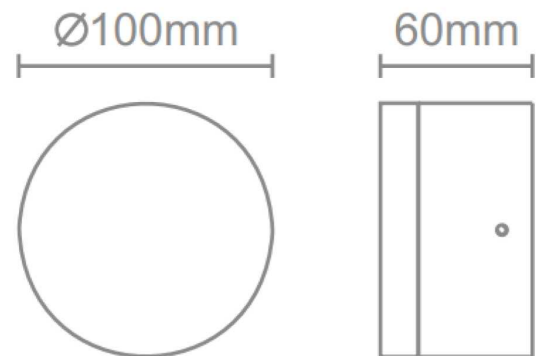

VARIATIONS

LC4660	OTIS 6W Round Vanity Wall Light, Black, Non-Dim, 3000K