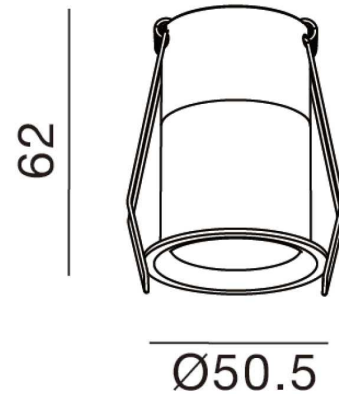

VARIATIONS

LC4670	PERRI 6W Mini Downlight, White, 25°, Phase Dim, 3000K, 450lm
LC4671	PERRI 6W Mini Downlight, Black, 25°, Phase Dim, 3000K, 450lm
LC4672	PERRI 6W Mini Downlight, White, 25°, Phase Dim, 4000K, 480lm
LC4673	PERRI 6W Mini Downlight, Black, 25°, Phase Dim, 4000K, 480lm
LC4674-25	PERRI 6W Mini Downlight, Black, 25°, Phase Dim, 2700K, 430lm