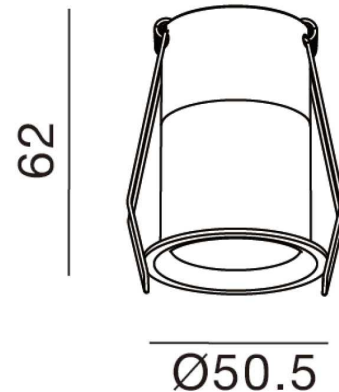

VARIATIONS

LC4670	PERRI 6W Mini Downlight, White, 25°, Phase Dim, 3000K, 450lm
LC4671	PERRI 6W Mini Downlight, Black, 25°, Phase Dim, 3000K, 450lm
LC4672	PERRI 6W Mini Downlight, White, 25°, Phase Dim, 4000K, 480lm
LC4673	PERRI 6W Mini Downlight, Black, 25°, Phase Dim, 4000K, 480lm
LC4674-25	PERRI 6W Mini Downlight, Black, 25°, Phase Dim, 2700K, 430lm