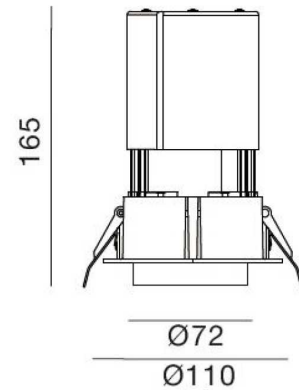

VARIATIONS

LC4690	PONTIAC 13W Retractable Downlight, White, 30°, Phase Dim, 3000K, 1,362lm
LC4691	PONTIAC 13W Retractable Downlight, White, 30°, Phase Dim, 4000K, 1,496lm
LC4692	PONTIAC 13W Retractable Downlight, Black, 30°, Phase Dim, 3000K, 1,362lm
LC4693	PONTIAC 13W Retractable Downlight, Black, 30°, Phase Dim, 4000K, 1,496lm