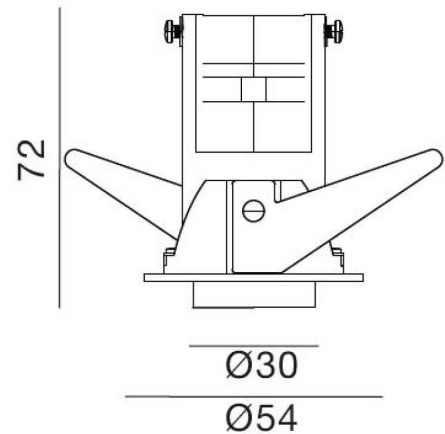

VARIATIONS

LC4680	PONTIAC 4W Retractable Downlight, White, Phase Dim, 3000K, 414lm
LC4681	PONTIAC 4W Retractable Downlight, White, Phase Dim, 4000K, 421lm
LC4682	PONTIAC 4W Retractable Downlight, Black, Phase Dim, 3000K, 419lm
LC4683	PONTIAC 4W Retractable Downlight, Black, Phase Dim, 4000K, 434lm