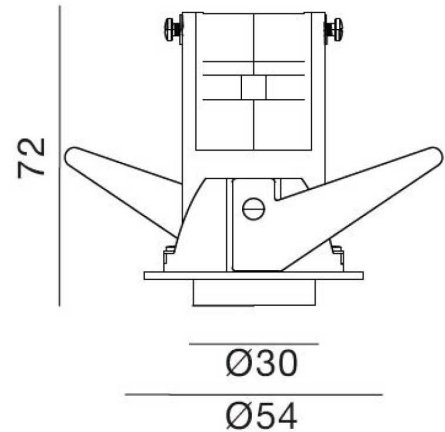

VARIATIONS

LC4680	PONTIAC 4W Retractable Downlight, White, Phase Dim, 3000K, 414lm
LC4681	PONTIAC 4W Retractable Downlight, White, Phase Dim, 4000K, 421lm
LC4682	PONTIAC 4W Retractable Downlight, Black, Phase Dim, 3000K, 419lm
LC4683	PONTIAC 4W Retractable Downlight, Black, Phase Dim, 4000K, 434lm