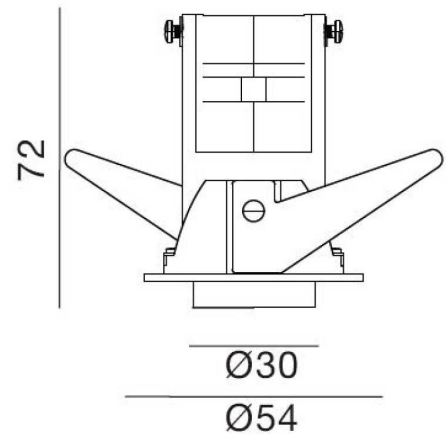

Power supply is small enough to fit through hole cutout.

SPECIFICATIONS

Material Specifications

Housing	Aluminium
Finish	Powder Coat
Dimensions	54mm Face Dia
Cutout	46mm (Dia)
Adjustment	350° Rotatable, 90° Tiltable
Ingress Protection	IP20
Warranty	5 Year Replacement

Electrical Specifications

Power Supply	6W LTECH power supply, Phase Dim
Input Voltage	240V
Connection Method	Australian Approved 2-Pin Plug & 1.0m Lead

Optic Specifications

Light Source	4W SMD LED
Delivered Lumens	420lm
Beam Angle	30°
CRI	90Ra
Reported L70 (Hours)	> 54,000 Hrs