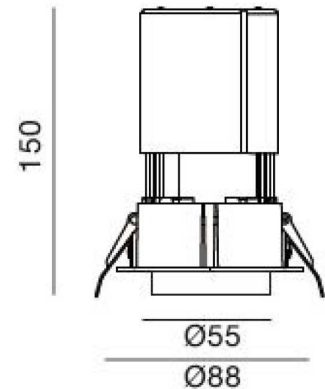

VARIATIONS

LC4685	PONTIAC 9W Retractable Downlight, White, 36°, Phase Dim, 3000K, 782lm
LC4686	PONTIAC 9W Retractable Downlight, White, 36°, Phase Dim, 4000K, 860lm
LC4687	PONTIAC 9W Retractable Downlight, Black, 36°, Phase Dim, 3000K, 782lm
LC4688	PONTIAC 9W Retractable Downlight, Black, 36°, Phase Dim, 4000K, 860lm