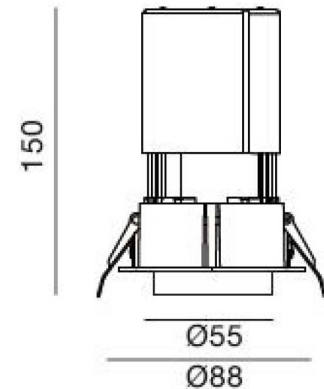

VARIATIONS

LC4685	PONTIAC 9W Retractable Downlight, White, 36°, Phase Dim, 3000K, 782lm
LC4686	PONTIAC 9W Retractable Downlight, White, 36°, Phase Dim, 4000K, 860lm
LC4687	PONTIAC 9W Retractable Downlight, Black, 36°, Phase Dim, 3000K, 782lm
LC4688	PONTIAC 9W Retractable Downlight, Black, 36°, Phase Dim, 4000K, 860lm