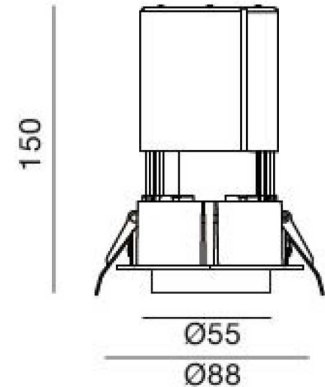

VARIATIONS

LC4685	PONTIAC 9W Retractable Downlight, White, 36°, Phase Dim, 3000K, 782lm
LC4686	PONTIAC 9W Retractable Downlight, White, 36°, Phase Dim, 4000K, 860lm
LC4687	PONTIAC 9W Retractable Downlight, Black, 36°, Phase Dim, 3000K, 782lm
LC4688	PONTIAC 9W Retractable Downlight, Black, 36°, Phase Dim, 4000K, 860lm