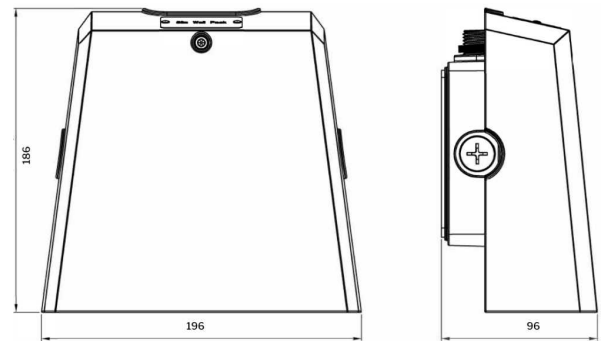

#### Material Specifications

<b>Material</b>	Die-Cast Aluminium, Polycarbonate
<b>Colour</b>	Black Powdercoat
<b>Dimensions</b>	196mm (L) x 96mm (D) x 186mm (H)
<b>Ingress Protection</b>	IP66
<b>Impact Rating</b>	IK08
<b>Warranty</b>	5 Year Replacement
<b>Options</b>	PE Cell (special orders)

#### Electrical Specifications

<b>Power Supply</b>	Integral
<b>Operating Temperature (Ta)</b>	-30°C to +45°C
<b>Input Voltage</b>	240V
<b>Connection Method</b>	Hard Wiring, Large Internal Cavity