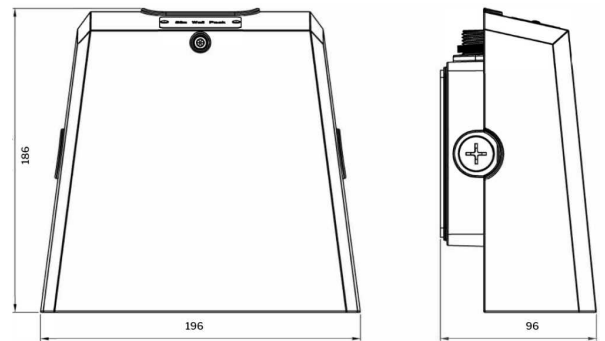

SPECIFICATIONS

Material Specifications

Material	Die-Cast Aluminium, Polycarbonate
Colour	Black Powdercoat
Dimensions	196mm (L) x 96mm (D) x 186mm (H)
Ingress Protection	IP66
Impact Rating	IK08
Warranty	5 Year Replacement
Options	PE Cell (special orders)

Electrical Specifications

Power Supply	Integral
Operating Temperature (Ta)	-30°C to +45°C
Input Voltage	240V
Connection Method	Hard Wiring, Large Internal Cavity

Optic Specifications

Light Source	Osram LED 2835, Linear PCB
Optics	T3
Delivered Lumens	2500lm
Efficacy	125lm/w
CRI	> 80Ra
Colour Deviation	SDCM ≤ 3
Reported L70 (Hours)	> 54,000 Hrs