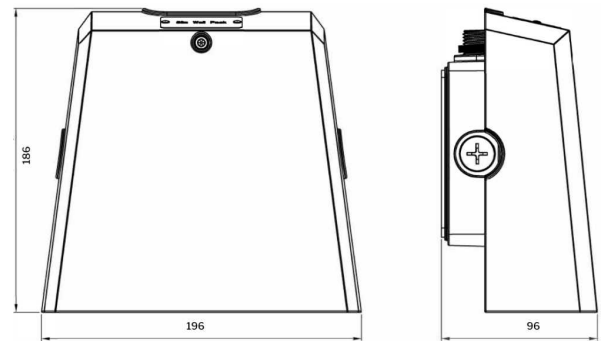

SPECIFICATIONS

Material Specifications

Material	Die-Cast Aluminium, Polycarbonate
Colour	Black Powdercoat
Dimensions	196mm (L) x 96mm (D) x 186mm (H)
Ingress Protection	IP66
Impact Rating	IK08
Warranty	5 Year Replacement
Options	PE Cell (special orders)

Electrical Specifications

Power Supply	Integral
Operating Temperature (Ta)	-30°C to +45°C
Input Voltage	240V
Connection Method	Hard Wiring, Large Internal Cavity

Optic Specifications

Light Source	Osram LED 2835, Linear PCB
Optics	T3
Delivered Lumens	2500lm
Efficacy	125lm/w
CRI	> 80Ra
Colour Deviation	SDCM ≤ 3
Reported L70 (Hours)	> 54,000 Hrs