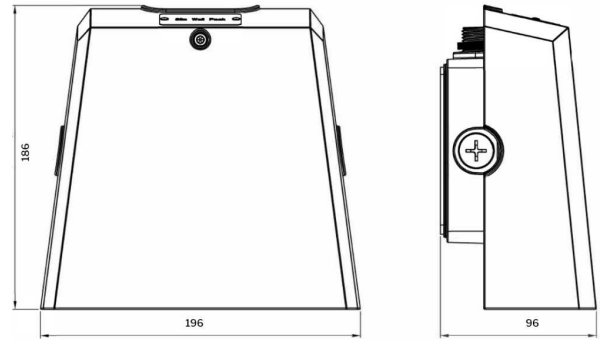

Optic Specifications

Light Source	Osram LED 2835, Linear PCB
Optics	T3
Delivered Lumens	2500lm
Efficacy	125lm/w
CRI	> 80Ra
Colour Deviation	SDCM ≤ 3
Reported L70 (Hours)	> 54,000 Hrs