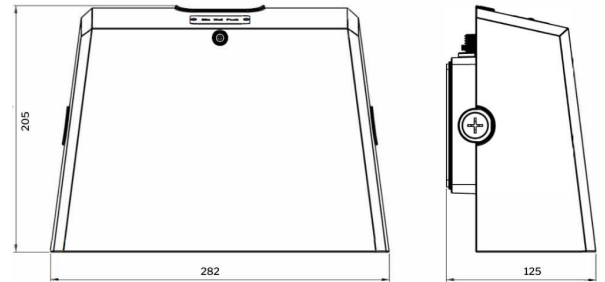

Optic Specifications

Light Source	Osram LED 2835, Linear PCB
Optics	T3
Delivered Lumens	5000lm
Efficacy	125lm/w
CRI	> 80Ra
Colour Deviation	SDCM ≤ 3
Reported L70 (Hours)	> 54,000 Hrs