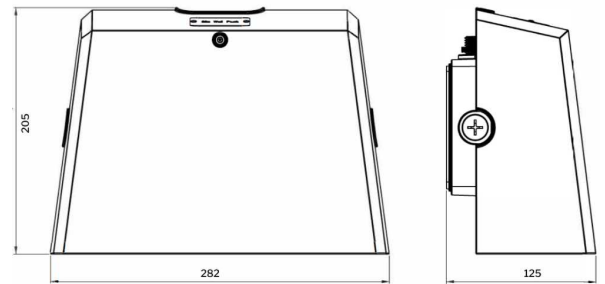

Optic Specifications

Light Source	Osram LED 2835, Linear PCB
Optics	T3
Delivered Lumens	5000lm
Efficacy	125lm/w
CRI	> 80Ra
Colour Deviation	SDCM ≤ 3
Reported L70 (Hours)	> 54,000 Hrs