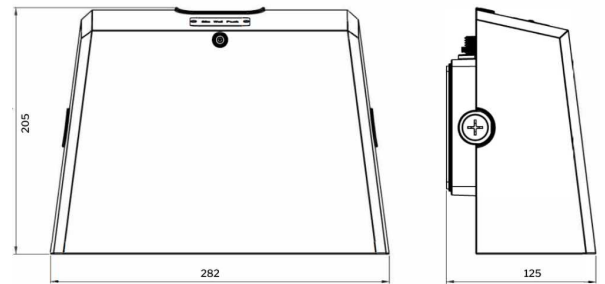

SPECIFICATIONS

Material Specifications

Material	Die-Cast Aluminium, Polycarbonate
Colour	Black Powdercoat
Dimensions	282mm (L) x 125mm (D) x 205mm (H)
Ingress Protection	IP66
Impact Rating	IK08
Warranty	5 Year Replacement
Options	PE Cell (special orders)

Electrical Specifications

Power Supply	Integral
Operating Temperature (Ta)	-30°C to +45°C
Input Voltage	240V
Connection Method	Hard Wiring, Large Internal Cavity

Optic Specifications

Light Source	Osram LED 2835, Linear PCB
Optics	T3
Delivered Lumens	5000lm
Efficacy	125lm/w
CRI	> 80Ra
Colour Deviation	SDCM ≤ 3
Reported L70 (Hours)	> 54,000 Hrs