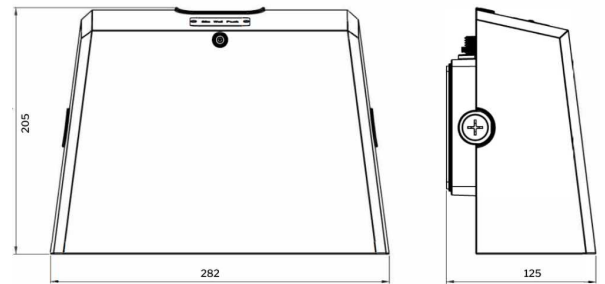

SPECIFICATIONS

Material Specifications

Material	Die-Cast Aluminium, Polycarbonate
Colour	Black Powdercoat
Dimensions	282mm (L) x 125mm (D) x 205mm (H)
Ingress Protection	IP66
Impact Rating	IK08
Warranty	5 Year Replacement
Options	PE Cell (special orders)

Electrical Specifications

Power Supply	Integral
Operating Temperature (Ta)	-30°C to +45°C
Input Voltage	240V
Connection Method	Hard Wiring, Large Internal Cavity

Optic Specifications

Light Source	Osram LED 2835, Linear PCB
Optics	T3
Delivered Lumens	8750lm
Efficacy	125lm/w
CRI	> 80Ra
Colour Deviation	SDCM ≤ 3
Reported L70 (Hours)	> 54,000 Hrs