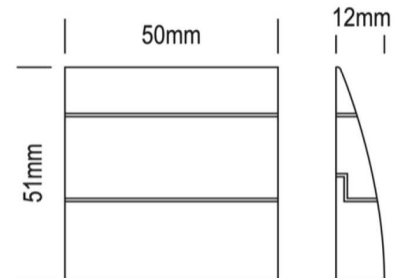

SPECIFICATIONS

Material Specifications

Material	Tritec Powder Coated Aluminium
Ingress Protection	IP65
Dimensions	51mm(L) x 50mm(W) x 12mm(D)
Mounting	Wall Mounted, Surface
Warranty	3 Year Replacement

Electrical Specifications

Power Supply	Supplied Separately
Input Voltage	24V

Optic Specifications

Delivered Lumens	46lm
CRI	90Ra
Reported L70 (Hours)	> 50,000 Hrs
Beam Angle	120°

Measurements

VARIATIONS

SS1-B	SAFFIRE 1W Surface Step Light, Black, 120°, 3000K, 46lm
--------------	---