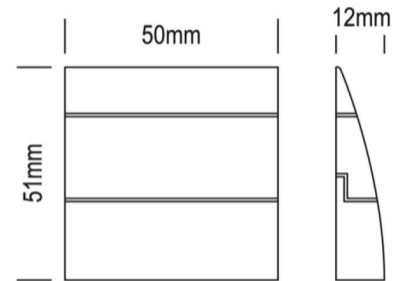

SPECIFICATIONS

Material Specifications

Material	Tritec Powder Coated Aluminium
Ingress Protection	IP65
Dimensions	51mm(L) x 50mm(W) x 12mm(D)
Mounting	Wall Mounted, Surface
Warranty	3 Year Replacement

Electrical Specifications

Power Supply	Supplied Separately
Input Voltage	24V

Optic Specifications

Delivered Lumens	46lm
CRI	90Ra
Reported L70 (Hours)	> 50,000 Hrs
Beam Angle	120°

Measurements

VARIATIONS

SS1-B	SAFFIRE 1W Surface Step Light, Black, 120°, 3000K, 46lm
--------------	---