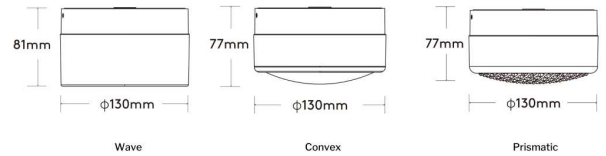

SPECIFICATIONS

Material Specifications

| | |
|---------------------------|--|
| Material | Die Cast Aluminium & Glass |
| Colour | Clear, Smoke Grey & Amber Glass |
| Dimensions | Convex & Prismatic: 130mm (Dia) x 77mm (H). Wave: 130mm (Dia) x 81mm (H). |
| Mounting | Ceiling or Wall |
| Ingress Protection | IP65 |
| Warranty | 5 Year Replacement |

Optic Specifications

| | |
|--------------------------------------|------------------------|
| Light Source | 4.5W LED |
| Delivered Lumens | Up to 450lm |
| Correlated Colour Temperature | 3CCT - 2200/2700/3000K |
| CRI | >90Ra |
| Colour Deviation | SDCM ≤ 2 |
| Beam Angle | 120° |
| Reported L70 (Hours) | > 50,000 Hrs |