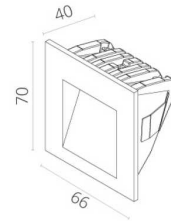

VARIATIONS

LC4390	TERRACE 3W Square Recessed Wall Light, Black, 3000K, 95lm
LC4391	TERRACE 3W Square Recessed Wall Light, White, 3000K, 95lm
LC4392	TERRACE 3W Square Recessed Wall Light, Black, 4000K
LC4393	TERRACE 3W Square Recessed Wall Light, White, 4000K