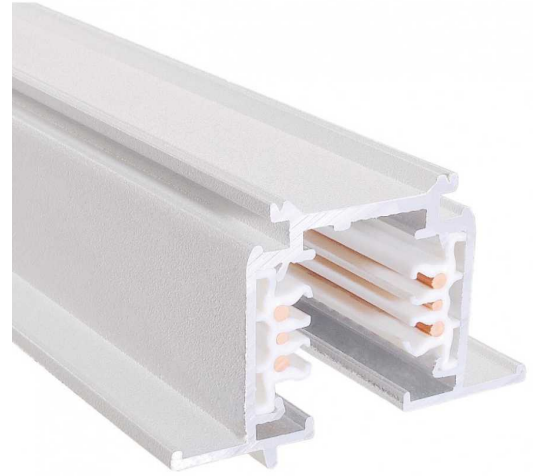

Track Light DALI

3 Circuit Recessed

Recessed Track Light, 20 amp. Can be cut to length onsite. Applications include Retail spaces, Commercial offices, Showrooms, and art galleries.

The Decrolux Track is easy to install in any project, with all the required components available to provide any custom configuration. The ALPHA spots lights can be adjusted, give you endless flexibility with light positioning and brightness.

SPECIFICATIONS

Material Specifications

Material	Aluminum Extruded Body, Integral Copper Conductors
Mounting	Recessed
Finish	Black/ White
Ingress Protection	IP20
Dimensions	35mm x 35mm (56mm face width)
Cutout	36mm (W)
Warranty	5 Year Replacement

Electrical Specifications

Output Current	20A
Dimming	DALI Dimmable

VARIATIONS

LC3708D	Recessed Track, 3 Circuit, 2m, Black, DALI
LC3709D	Recessed Track, 3 Circuit, 2m, White, DALI
LC3706D	Recessed Track, 3 Circuit, 3m, Black, DALI
LC3707D	Recessed Track, 3 Circuit, 3m, White, DALI