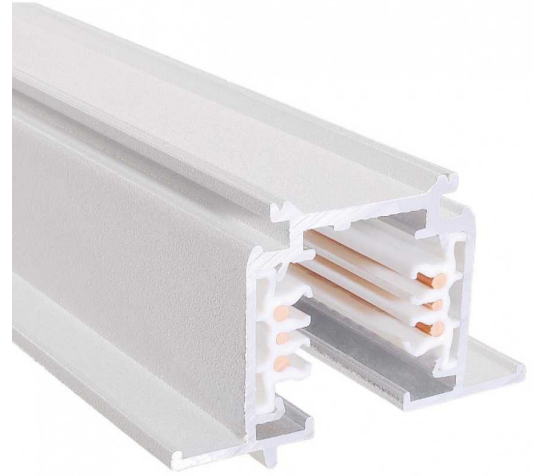

Track Light DALI

3 Circuit Recessed

Recessed Track Light, 20 amp. Can be cut to length onsite. Applications include Retail spaces, Commercial offices, Showrooms, and art galleries.

The Decrolux Track is easy to install in any project, with all the required components available to provide any custom configuration. The ALPHA spots lights can be adjusted, give you endless flexibility with light positioning and brightness.

IP20

SPECIFICATIONS

Material Specifications

Material	Aluminum Extruded Body, Integral Copper Conductors
Mounting	Recessed
Finish	Black/ White
Ingress Protection	IP20
Dimensions	35mm x 35mm (56mm face width)
Cutout	36mm (W)
Warranty	5 Year Replacement

Electrical Specifications

Output Current	20A
Dimming	DALI Dimmable

VARIATIONS

LC3708D	Recessed Track, 3 Circuit, 2m, Black, DALI
LC3709D	Recessed Track, 3 Circuit, 2m, White, DALI
LC3706D	Recessed Track, 3 Circuit, 3m, Black, DALI
LC3707D	Recessed Track, 3 Circuit, 3m, White, DALI