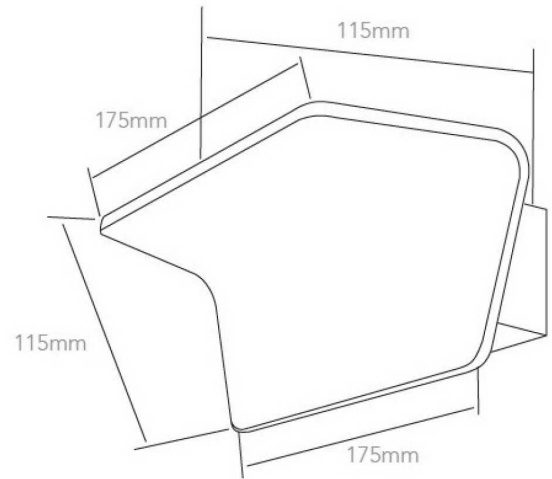

VARIATIONS

LC4115	Tudor 17W Wall Uplight, Black, Phase Dim, 3000K, 1700lm
LC4114	Tudor 17W Wall Uplight, White, Phase Dim, 3000K, 1700lm