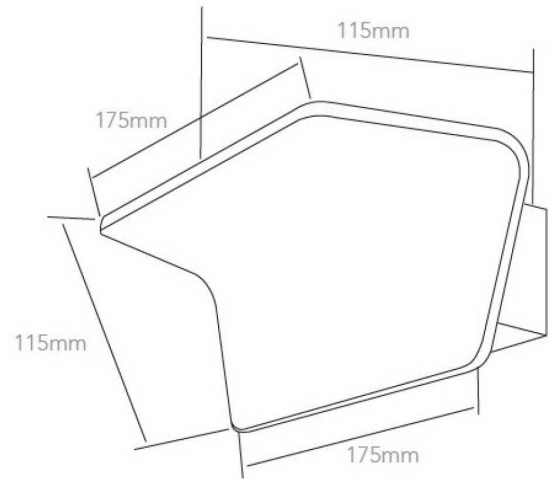

VARIATIONS

LC4115	Tudor 17W Wall Uplight, Black, Phase Dim, 3000K, 1700lm
LC4114	Tudor 17W Wall Uplight, White, Phase Dim, 3000K, 1700lm