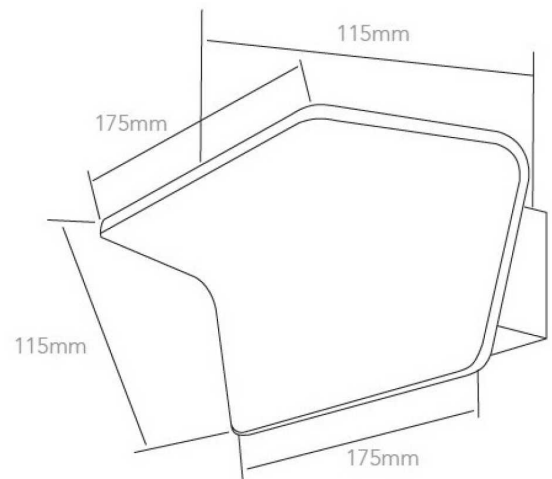

VARIATIONS

LC4115	Tudor 17W Wall Uplight, Black, Phase Dim, 3000K, 1700lm
LC4114	Tudor 17W Wall Uplight, White, Phase Dim, 3000K, 1700lm