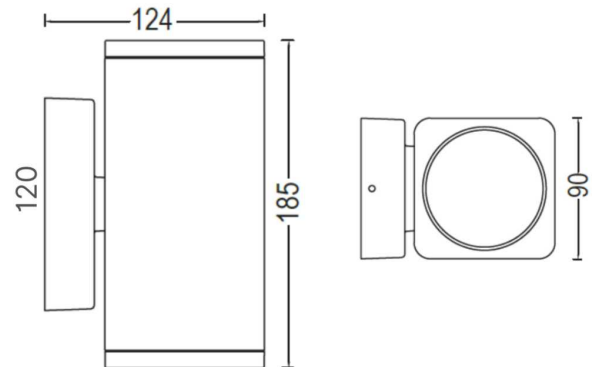

Optic Specifications

Light Source	2 x 6W LED Epistar, 3000K Warm White
Delivered Lumens	800lm
CRI	85Ra
Beam Angle	90°
Colour Deviation	SDCM ≤ 3
Rated Lifetime (L70B20)	30,000 Hrs