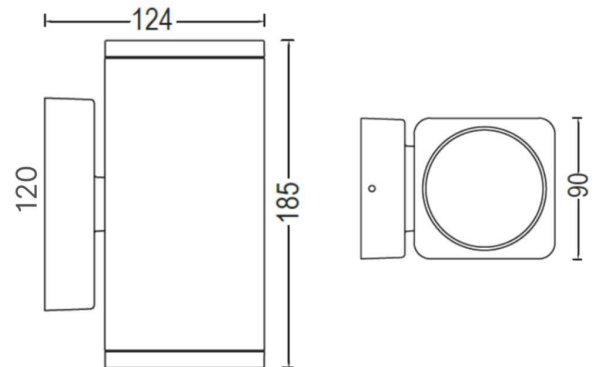

Optic Specifications

Light Source	2 x 6W LED Epistar, 3000K Warm White
Delivered Lumens	800lm
CRI	85Ra
Beam Angle	90°
Colour Deviation	SDCM ≤ 3
Rated Lifetime (L70B20)	30,000 Hrs