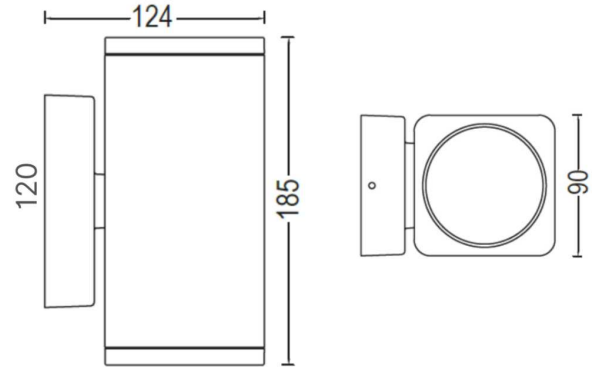

IP54

SPECIFICATIONS

Material Specifications

Material	Aluminium & Glass
Colour	Black or White Textured Powdercoat
Dimensions	90mm (W) x 124mm (D) x 185mm (H)
Base Plate Dimensions	90mm (W) x 120mm (H)
Ingress Protection	IP54
Warranty	5 Year Replacement

Electrical Specifications

Power Supply	Eagle Rise Control Gear, Non-Dim
Input Voltage	240V

Optic Specifications

Light Source	2 x 6W LED Epistar, 3000K Warm White
Delivered Lumens	800lm
CRI	85Ra
Beam Angle	90°
Colour Deviation	SDCM ≤ 3
Rated Lifetime (L70B20)	30,000 Hrs