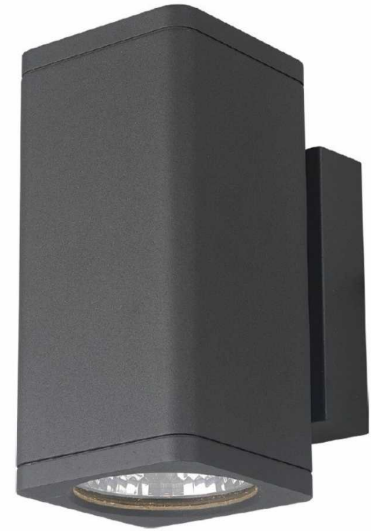

Lifestyle Series

Style. Attitude. Luxury

WINDSOR 12W

Up/Down Exterior Light

The WINDSOR Exterior Light is a square design of the ROXX Exterior Range, suitable for various facade lighting applications, including accent lighting, building columns and architectural highlighting. Designed with a one-piece body, integrated driver housing and protective glass lenses on the two light heads, this modern luminaire provides a stylish solution for outdoor wall mounted lights. A fixing bracket is also included.

IP54

SPECIFICATIONS

Material Specifications

Material	Aluminium & Glass
Colour	Black or White Textured Powdercoat
Dimensions	90mm (W) x 124mm (D) x 185mm (H)
Base Plate Dimensions	90mm (W) x 120mm (H)
Ingress Protection	IP54
Warranty	5 Year Replacement

Electrical Specifications

Power Supply	Eagle Rise Control Gear, Non-Dim
Input Voltage	240V

Optic Specifications

Light Source	2 x 6W LED Epistar, 3000K Warm White
Delivered Lumens	800lm
CRI	85Ra
Beam Angle	90°
Colour Deviation	SDCM ≤ 3
Rated Lifetime (L70B20)	30,000 Hrs

VARIATIONS

LC4305	WINDSOR 12W Up/Down Square Exterior Light, Black, Non-Dim, 3000K
---------------	--