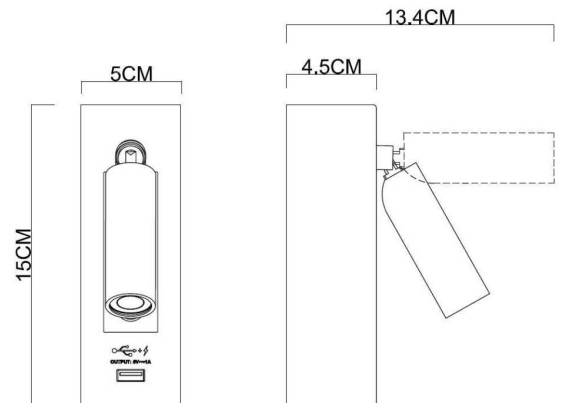

Optic Specifications

Light Source	Lumileds Luxeon 1W LED Chip
Delivered Lumens	123lm
Beam Angle	25°
Reported L70 (Hours)	>54,000 Hrs