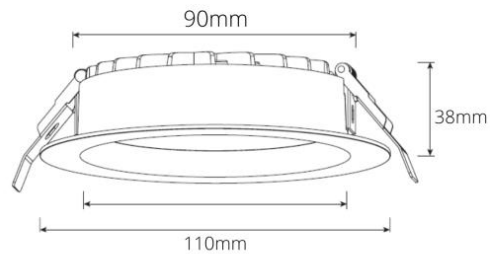

Product Overview

Product Name / Code	KARGO 10W Downlight - LC3611 (4000K)
Description	90mm Cutout, White Trim, Tri-Colour, IP54, Phase Dim
Manufacturer	Decrolux Lighting Pty Ltd

Laboratory and Equipment

Measurement Details

Test Date and Time	10/05/2023 4:56:12 PM
Operator	Johnny Elmer
C-Planes Measured	24
Measurement Resolution	15°
Measurement Distance	464.4cm
Measurement Number	VFR-230510-0082-MS
Tracking Link	http://www.visosystems.com/tracking/?id=VT230516-002260

Performance

Total Lumen Output	1052 lm
Light Efficiency	111 Lumen/Watt
Peak (cd)	466 cd
Nominal Power	9.5 W
Input Voltage	240 V
Power Factor	0.95

Optic Specifications

Colour Temperature	3899K
Light Quality	CRI 85.1
R₉ Value	17.7
Beam Angle	95.3°

Polar Diagram

Beam Angle 95.3°

Colour Rendering Index per reference colour