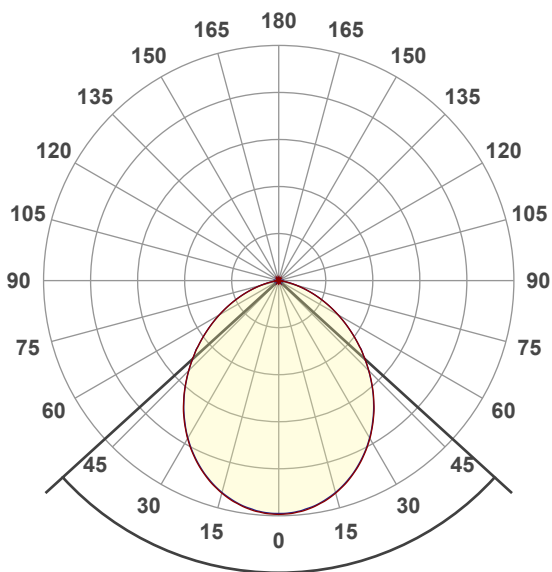

Measurement Details

Test Date and Time	10/05/2023 4:56:12 PM
Operator	Johnny Elmer
C-Planes Measured	24
Measurement Resolution	15°
Measurement Distance	464.4cm
Measurement Number	VFR-230510-0082-MS
Tracking Link	http://www.visosystems.com/tracking/?id=VT230516-002260

Performance

Total Lumen Output	1052 lm
Light Efficiency	111 Lumen/Watt
Peak (cd)	466 cd
Nominal Power	9.5 W
Input Voltage	240 V
Power Factor	0.95

Optic Specifications

Colour Temperature	3899K
Light Quality	CRI 85.1
R₉ Value	17.7
Beam Angle	95.3°

Polar Diagram

Beam Angle 95.3°

Colour Rendering Index per reference colour