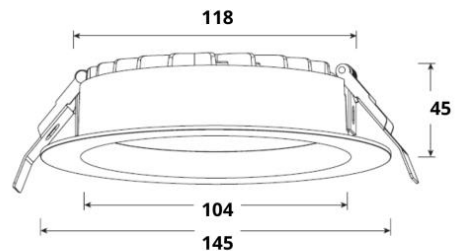

Product Overview

Product Name / Code	KARGO 15W Downlight - LC3621 (4000K)
Description	120mm Cutout, White Trim, Tri-Colour, IP54, Phase Dim
Manufacturer	Decrolux Lighting Pty Ltd

Laboratory and Equipment

Measurement Details

Test Date and Time	28/07/2023 10:59:23 AM
Operator	Johnny Elmer
C-Planes Measured	24
Measurement Resolution	15°
Measurement Distance	446.4cm
Measurement Number	VFR-230728-0150-MS
Tracking Link	http://www.visosystems.com/tracking/?id=VT230802-009729

Performance

Total Lumen Output	1540 lm
Light Efficiency	109 Lumen/Watt
Peak (cd)	644 cd
Nominal Power	14.1 W
Input Voltage	240 V
Power Factor	0.91

Optic Specifications

Colour Temperature	3941K
Light Quality	CRI 85.2
R₉ Value	17.9
Beam Angle	99.3°

Polar Diagram

Beam Angle 99.3°

Colour Rendering Index per reference colour