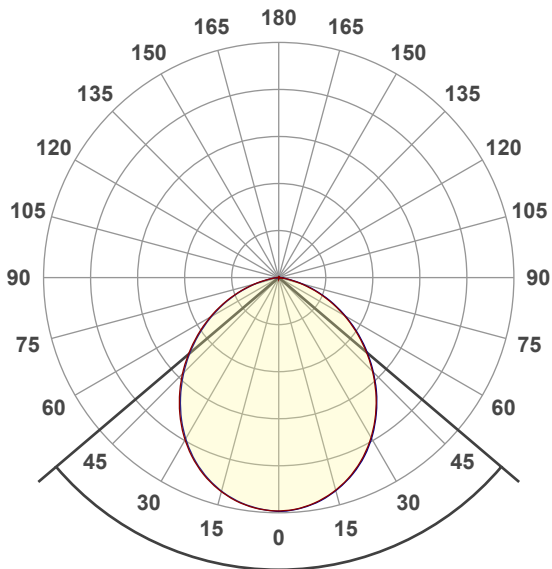

Measurement Details

Test Date and Time	28/07/2023 10:59:23 AM
Operator	Johnny Elmer
C-Planes Measured	24
Measurement Resolution	15°
Measurement Distance	446.4cm
Measurement Number	VFR-230728-0150-MS
Tracking Link	http://www.visosystems.com/tracking/?id=VT230802-009729

Performance

Total Lumen Output	1540 lm
Light Efficiency	109 Lumen/Watt
Peak (cd)	644 cd
Nominal Power	14.1 W
Input Voltage	240 V
Power Factor	0.91

Optic Specifications

Colour Temperature	3941K
Light Quality	CRI 85.2
R₉ Value	17.9
Beam Angle	99.3°

Polar Diagram

Beam Angle 99.3°

Colour Rendering Index per reference colour