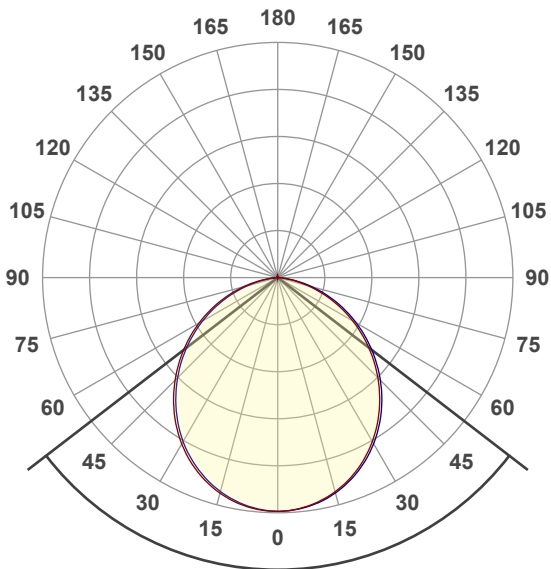

Measurement Details

Test Date and Time	31/07/2023 12:12:12 PM
Operator	Johnny Elmer
C-Planes Measured	24
Measurement Resolution	15°
Measurement Distance	446.4cm
Measurement Number	VFR-230731-0154-MS
Tracking Link	http://www.visosystems.com/tracking/?id=VT230802-004885

Performance

Total Lumen Output	3544 lm
Light Efficiency	114 Lumen/Watt
Peak (cd)	1364 cd
Nominal Power	31.2 W
Input Voltage	240 V
Power Factor	0.97

Optic Specifications

Colour Temperature	4024K
Light Quality	CRI 85.1
R₉ Value	16.2
Beam Angle	104.9°

Polar Diagram

Beam Angle 104.9°

Colour Rendering Index per reference colour