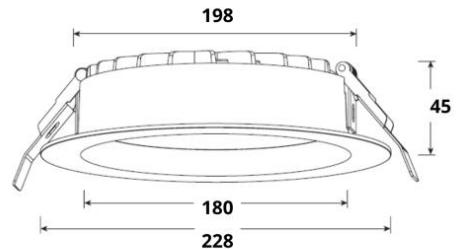

Product Overview

Product Name / Code	KARGO 35W Downlight - LC3645 (4000K)
Description	200mm Cutout, White, Tri-Colour, IP54, Phase Dim
Manufacturer	Decrolux Lighting Pty Ltd

Laboratory and Equipment

System Name / Model	LabSpion / Freedom VIS (Custom Viso)
Manufacturer / Serial Number	Ibsen Photonics, Denmark / 2417457569
Sensor Name	LabSensor Model2
Sensor Serial Number / Calibration Date	3430823524 / 7/12/2022

Measurement Details

Test Date and Time	31/07/2023 12:12:12 PM
Operator	Johnny Elmer
C-Planes Measured	24
Measurement Resolution	15°
Measurement Distance	446.4cm
Measurement Number	VFR-230731-0154-MS
Tracking Link	http://www.visosystems.com/tracking/?id=VT230802-004885

Performance

Total Lumen Output	3544 lm
Light Efficiency	114 Lumen/Watt
Peak (cd)	1364 cd
Nominal Power	31.2 W
Input Voltage	240 V
Power Factor	0.97

Optic Specifications

Colour Temperature	4024K
Light Quality	CRI 85.1
R₉ Value	16.2
Beam Angle	104.9°

Polar Diagram

Beam Angle 104.9°

Colour Rendering Index per reference colour