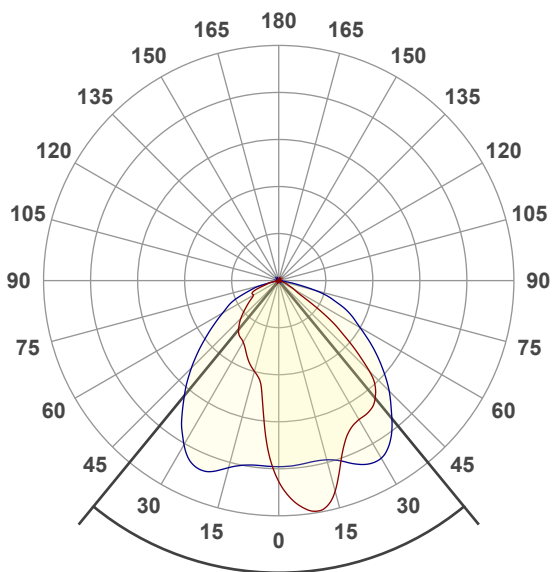

## Measurement Details

<b>Test Date and Time</b>	24/05/2023 10:54:37 AM
<b>Operator</b>	Johnny Elmer
<b>C-Planes Measured</b>	24
<b>Measurement Resolution</b>	15°
<b>Measurement Distance</b>	476.1cm
<b>Measurement Number</b>	VFR-230524-0094-MS
<b>Tracking Link</b>	<a href="http://www.visosystems.com/tracking/?id=VT230524-001202">http://www.visosystems.com/tracking/?id=VT230524-001202</a>

### Performance

<b>Total Lumen Output</b>	9064 lm
<b>Light Efficiency</b>	145 Lumen/Watt
<b>Peak (cd)</b>	4822 cd
<b>Nominal Power</b>	62.7 W
<b>Input Voltage</b>	240 V
<b>Power Factor</b>	0.97

### Optic Specifications

<b>Colour Temperature</b>	3988K
<b>Light Quality</b>	CRI 72.6
<b>R<sub>9</sub> Value</b>	-26.2
<b>Beam Angle</b>	78.7°

### Polar Diagram

**Beam Angle 78.7°**