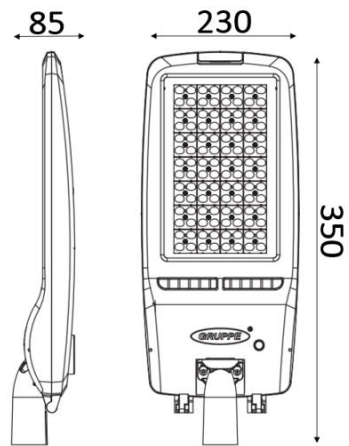

## Product Overview

<b>Product Name / Code</b>	GRANGE 60W Streetlight - LC2121-T4
<b>Description</b>	Spigot Dia 60mm, 4000K, Non-Dim, T4 Optic
<b>Manufacturer</b>	Decrolux Lighting Pty Ltd

## Measurement Details

<b>Test Date and Time</b>	24/05/2023 10:54:37 AM
<b>Operator</b>	Johnny Elmer
<b>C-Planes Measured</b>	24
<b>Measurement Resolution</b>	15°
<b>Measurement Distance</b>	476.1cm
<b>Measurement Number</b>	VFR-230524-0094-MS
<b>Tracking Link</b>	<a href="http://www.visosystems.com/tracking/?id=VT230524-001202">http://www.visosystems.com/tracking/?id=VT230524-001202</a>

### Performance

<b>Total Lumen Output</b>	9064 lm
<b>Light Efficiency</b>	145 Lumen/Watt
<b>Peak (cd)</b>	4822 cd
<b>Nominal Power</b>	62.7 W
<b>Input Voltage</b>	240 V
<b>Power Factor</b>	0.97

### Polar Diagram

**Beam Angle 78.7°**