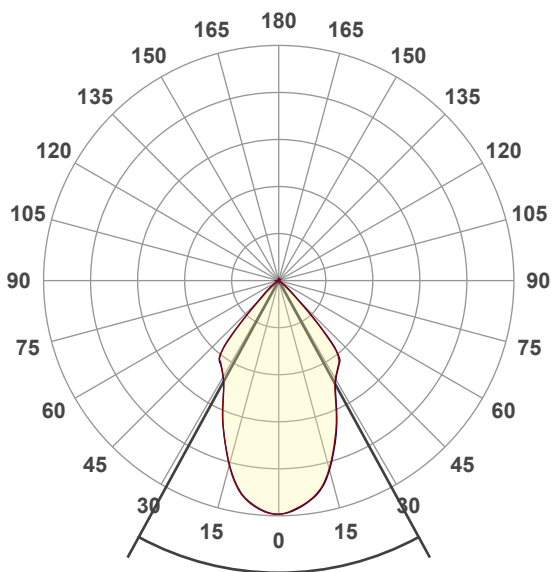

Measurement Details

Test Date and Time	25/08/2023 10:46:36 AM
Operator	JE
C-Planes Measured	24
Measurement Resolution	15°
Measurement Distance	465.3cm
Measurement Number	VFR-230825-0186-MS
Tracking Link	http://www.visosystems.com/tracking/?id=VT230825-005667

Performance

Total Lumen Output	1134 lm
Light Efficiency	108 Lumen/Watt
Peak (cd)	1132 cd
Nominal Power	10.5 W
Input Voltage	240 V
Power Factor	0.87

Optic Specifications

Colour Temperature	2940K
Light Quality	CRI 83.8
R₉ Value	14.6
Beam Angle	57.3°

Polar Diagram

Beam Angle 57.3°

Colour Rendering Index per reference colour