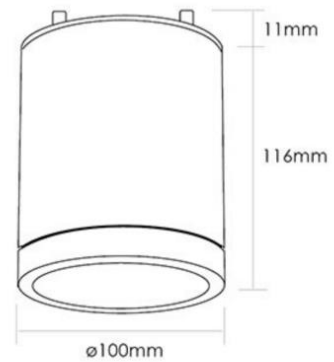

Product Overview

Product Name / Code	LITHO 9W Exterior Can Light - LC4108
Description	3000K, IP65, Sandy Anthracite, Non-Dim
Manufacturer	Decrolux Lighting Pty Ltd

Laboratory and Equipment

System Name / Model	LabSpion / Freedom VIS (Custom Viso)
Manufacturer / Serial Number	Ibsen Photonics, Denmark / 2417457569
Sensor Name	LabSensor Model2
Sensor Serial Number / Calibration Date	3430823524 / 7/12/2022

Measurement Details

Test Date and Time	25/08/2023 10:46:36 AM
Operator	JE
C-Planes Measured	24
Measurement Resolution	15°
Measurement Distance	465.3cm
Measurement Number	VFR-230825-0186-MS
Tracking Link	http://www.visosystems.com/tracking/?id=VT230825-005667

Performance

Total Lumen Output	1134 lm
Light Efficiency	108 Lumen/Watt
Peak (cd)	1132 cd
Nominal Power	10.5 W
Input Voltage	240 V
Power Factor	0.87

Optic Specifications

Colour Temperature	2940K
Light Quality	CRI 83.8
R₉ Value	14.6
Beam Angle	57.3°

Polar Diagram

Beam Angle 57.3°

Colour Rendering Index per reference colour