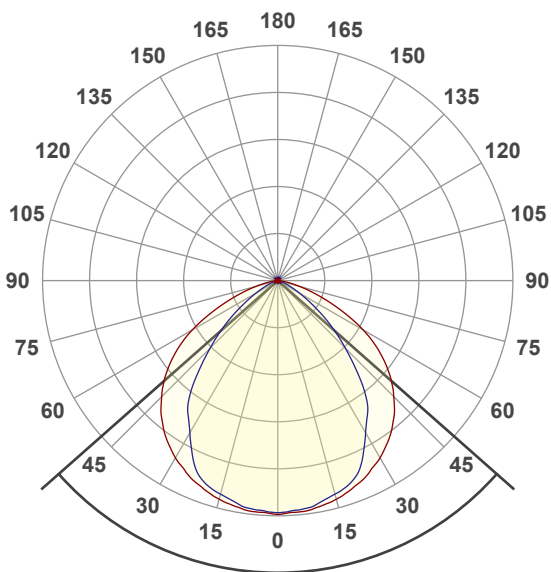

Measurement Details

Test Date and Time	9/05/2023 5:17:47 PM
Operator	Johnny Elmer
C-Planes Measured	36
Measurement Resolution	10°
Measurement Distance	464.4cm
Measurement Number	VFR-230509-0079-MS
Tracking Link	http://www.visosystems.com/tracking/?id=VT230510-006349

Performance

Total Lumen Output	834 lm
Light Efficiency	65 Lumen/Watt
Peak (cd)	386 cd
Nominal Power	12.8 W
Input Voltage	240 V
Power Factor	0.96

Optic Specifications

Colour Temperature	2958K
Light Quality	CRI 81.3
R₉ Value	4.6
Beam Angle	97.1°

Polar Diagram

Beam Angle 97.1°

Colour Rendering Index per reference colour