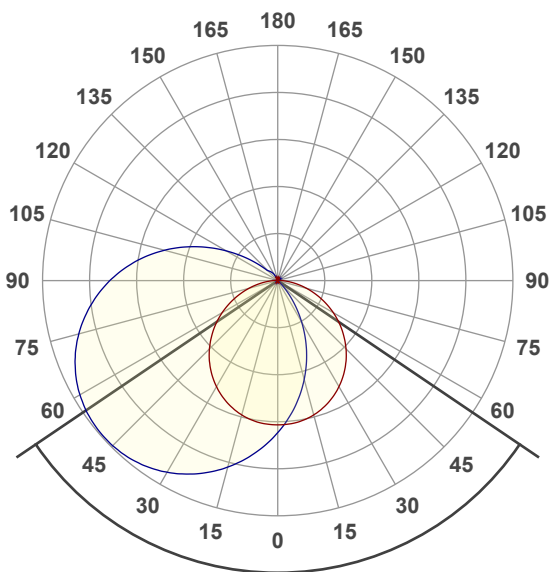

Measurement Details

Test Date and Time	29/05/2023 3:41:51 PM
Operator	Johnny Elmer
C-Planes Measured	36
Measurement Resolution	10°
Measurement Distance	476.1cm
Measurement Number	VFR-230529-0096-MS
Tracking Link	http://www.visosystems.com/tracking/?id=VT230531-002529

Performance

Total Lumen Output	3392 lm
Light Efficiency	106 Lumen/Watt
Peak (cd)	1179 cd
Nominal Power	32.0 W
Input Voltage	240 V
Power Factor	0.93

Optic Specifications

Colour Temperature	4156K
Light Quality	CRI 87.5
R₉ Value	28.5
Beam Angle	111.8°

Polar Diagram

Beam Angle 111.8°

Colour Rendering Index per reference colour