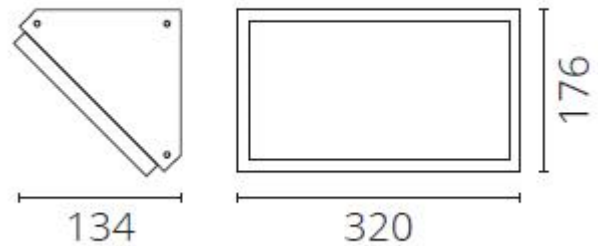

Product Overview

Product Name / Code	RAVEN 35W Surface Mount Floodlight - LC4231 (4K)
Description	300mm, Charcoal, TRI-Colour, Non-Dim
Manufacturer	Decrolux Lighting Pty Ltd

Laboratory and Equipment

System Name / Model	LabSpion / Freedom VIS (Custom Viso)
Manufacturer / Serial Number	Ibsen Photonics, Denmark / 2417457569
Sensor Name	LabSensor Model2
Sensor Serial Number / Calibration Date	3430823524 / 7/12/2022

Measurement Details

Test Date and Time	29/05/2023 3:41:51 PM
Operator	Johnny Elmer
C-Planes Measured	36
Measurement Resolution	10°
Measurement Distance	476.1cm
Measurement Number	VFR-230529-0096-MS
Tracking Link	http://www.visosystems.com/tracking/?id=VT230531-002529

Performance

Total Lumen Output	3392 lm
Light Efficiency	106 Lumen/Watt
Peak (cd)	1179 cd
Nominal Power	32.0 W
Input Voltage	240 V
Power Factor	0.93

Optic Specifications

Colour Temperature	4156K
Light Quality	CRI 87.5
R₉ Value	28.5
Beam Angle	111.8°