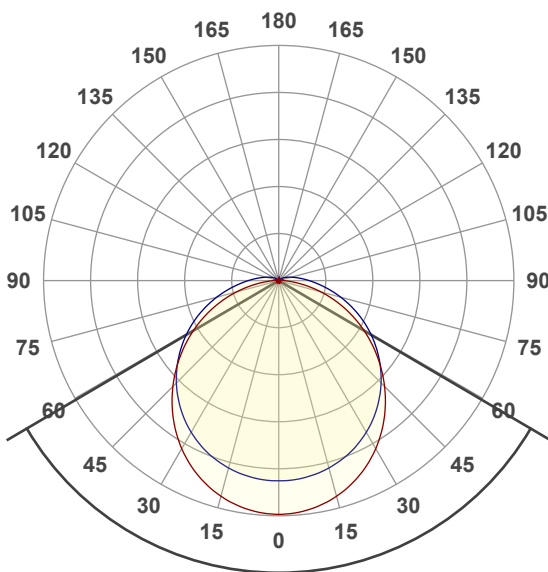

Measurement Details

Test Date and Time	19/05/2023 12:40:03 PM
Operator	Johnny Elmer
C-Planes Measured	72
Measurement Resolution	5°
Measurement Distance	459.0cm
Measurement Number	VFR-230519-0090-MS
Tracking Link	http://www.visosystems.com/tracking/?id=VT230519-008250

Performance

Total Lumen Output	2457 lm
Light Efficiency	132 Lumen/Watt
Peak (cd)	800 cd
Nominal Power	18.6 W
Input Voltage	240 V
Power Factor	0.84

Optic Specifications

Colour Temperature	3953K
Light Quality	CRI 85.2
R₉ Value	16.5
Beam Angle	119.2°

Polar Diagram

Beam Angle 119.2°

Colour Rendering Index per reference colour