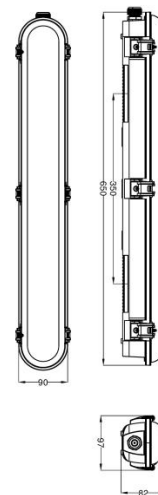

Product Overview

Product Name / Code	TITAN 20W Weatherproof Batten - LC5310
Description	650mm, IP66, 4000K, Non-Dim
Manufacturer	Decrolux Lighting Pty Ltd

Laboratory and Equipment

System Name / Model	LabSpion / Freedom VIS (Custom Viso)
Manufacturer / Serial Number	Ibsen Photonics, Denmark / 2417457569
Sensor Name	LabSensor Model2
Sensor Serial Number / Calibration Date	3430823524 / 7/12/2022

Measurement Details

Test Date and Time	19/05/2023 12:40:03 PM
Operator	Johnny Elmer
C-Planes Measured	72
Measurement Resolution	5°
Measurement Distance	459.0cm
Measurement Number	VFR-230519-0090-MS
Tracking Link	http://www.visosystems.com/tracking/?id=VT230519-008250

Performance

Total Lumen Output	2457 lm
Light Efficiency	132 Lumen/Watt
Peak (cd)	800 cd
Nominal Power	18.6 W
Input Voltage	240 V
Power Factor	0.84

Optic Specifications

Colour Temperature	3953K
Light Quality	CRI 85.2
R₉ Value	16.5
Beam Angle	119.2°

Polar Diagram

Beam Angle 119.2°

Colour Rendering Index per reference colour