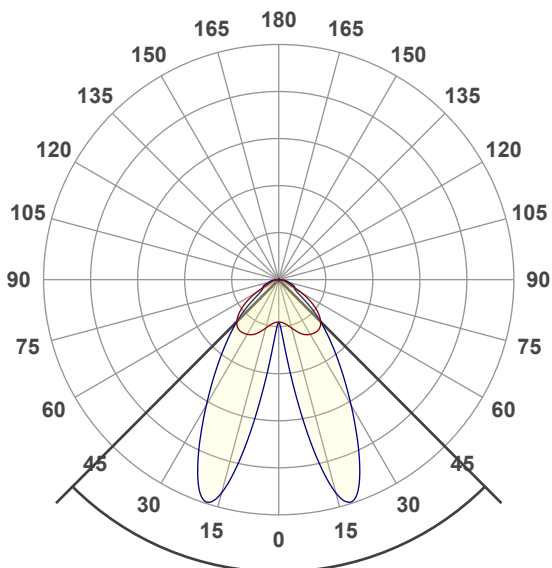

## Measurement Details

Test Date and Time: 16/10/2023 11:36:11 AM  
Measurement Method: Far Field, Type C Horizontal  
Measurement Distance: 446.4 cm  
Ambient Temperature: 25 °C ± 1 °C

### Photometric Measurements

Total Luminous Flux	Luminous Efficacy	Luminous Intensity
7283 lm	124 Lumen/watt	4943 cd
Correlated Colour Temperature, Target	Correlated Colour Temperature, Measured	Colour Rendering Index (CRI)
3000 K	2934 K	Ra 92.8

### Polar Diagram

**Beam Angle 89.8°**