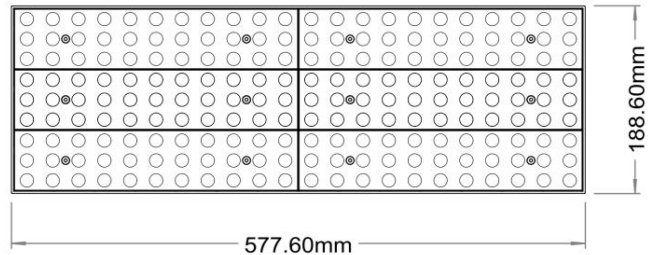

## Product Overview

Product Name / Code: JARDAN 60W Aisle Track Light - LC7720  
Description: 580x190mm, 3000K, CRI90, Non-Dim  
Manufacturer: Decrolux Lighting Pty Ltd

## Measurement Details

Test Date and Time: 16/10/2023 11:36:11 AM  
Measurement Method: Far Field, Type C Horizontal  
Measurement Distance: 446.4 cm  
Ambient Temperature: 25 °C ± 1 °C